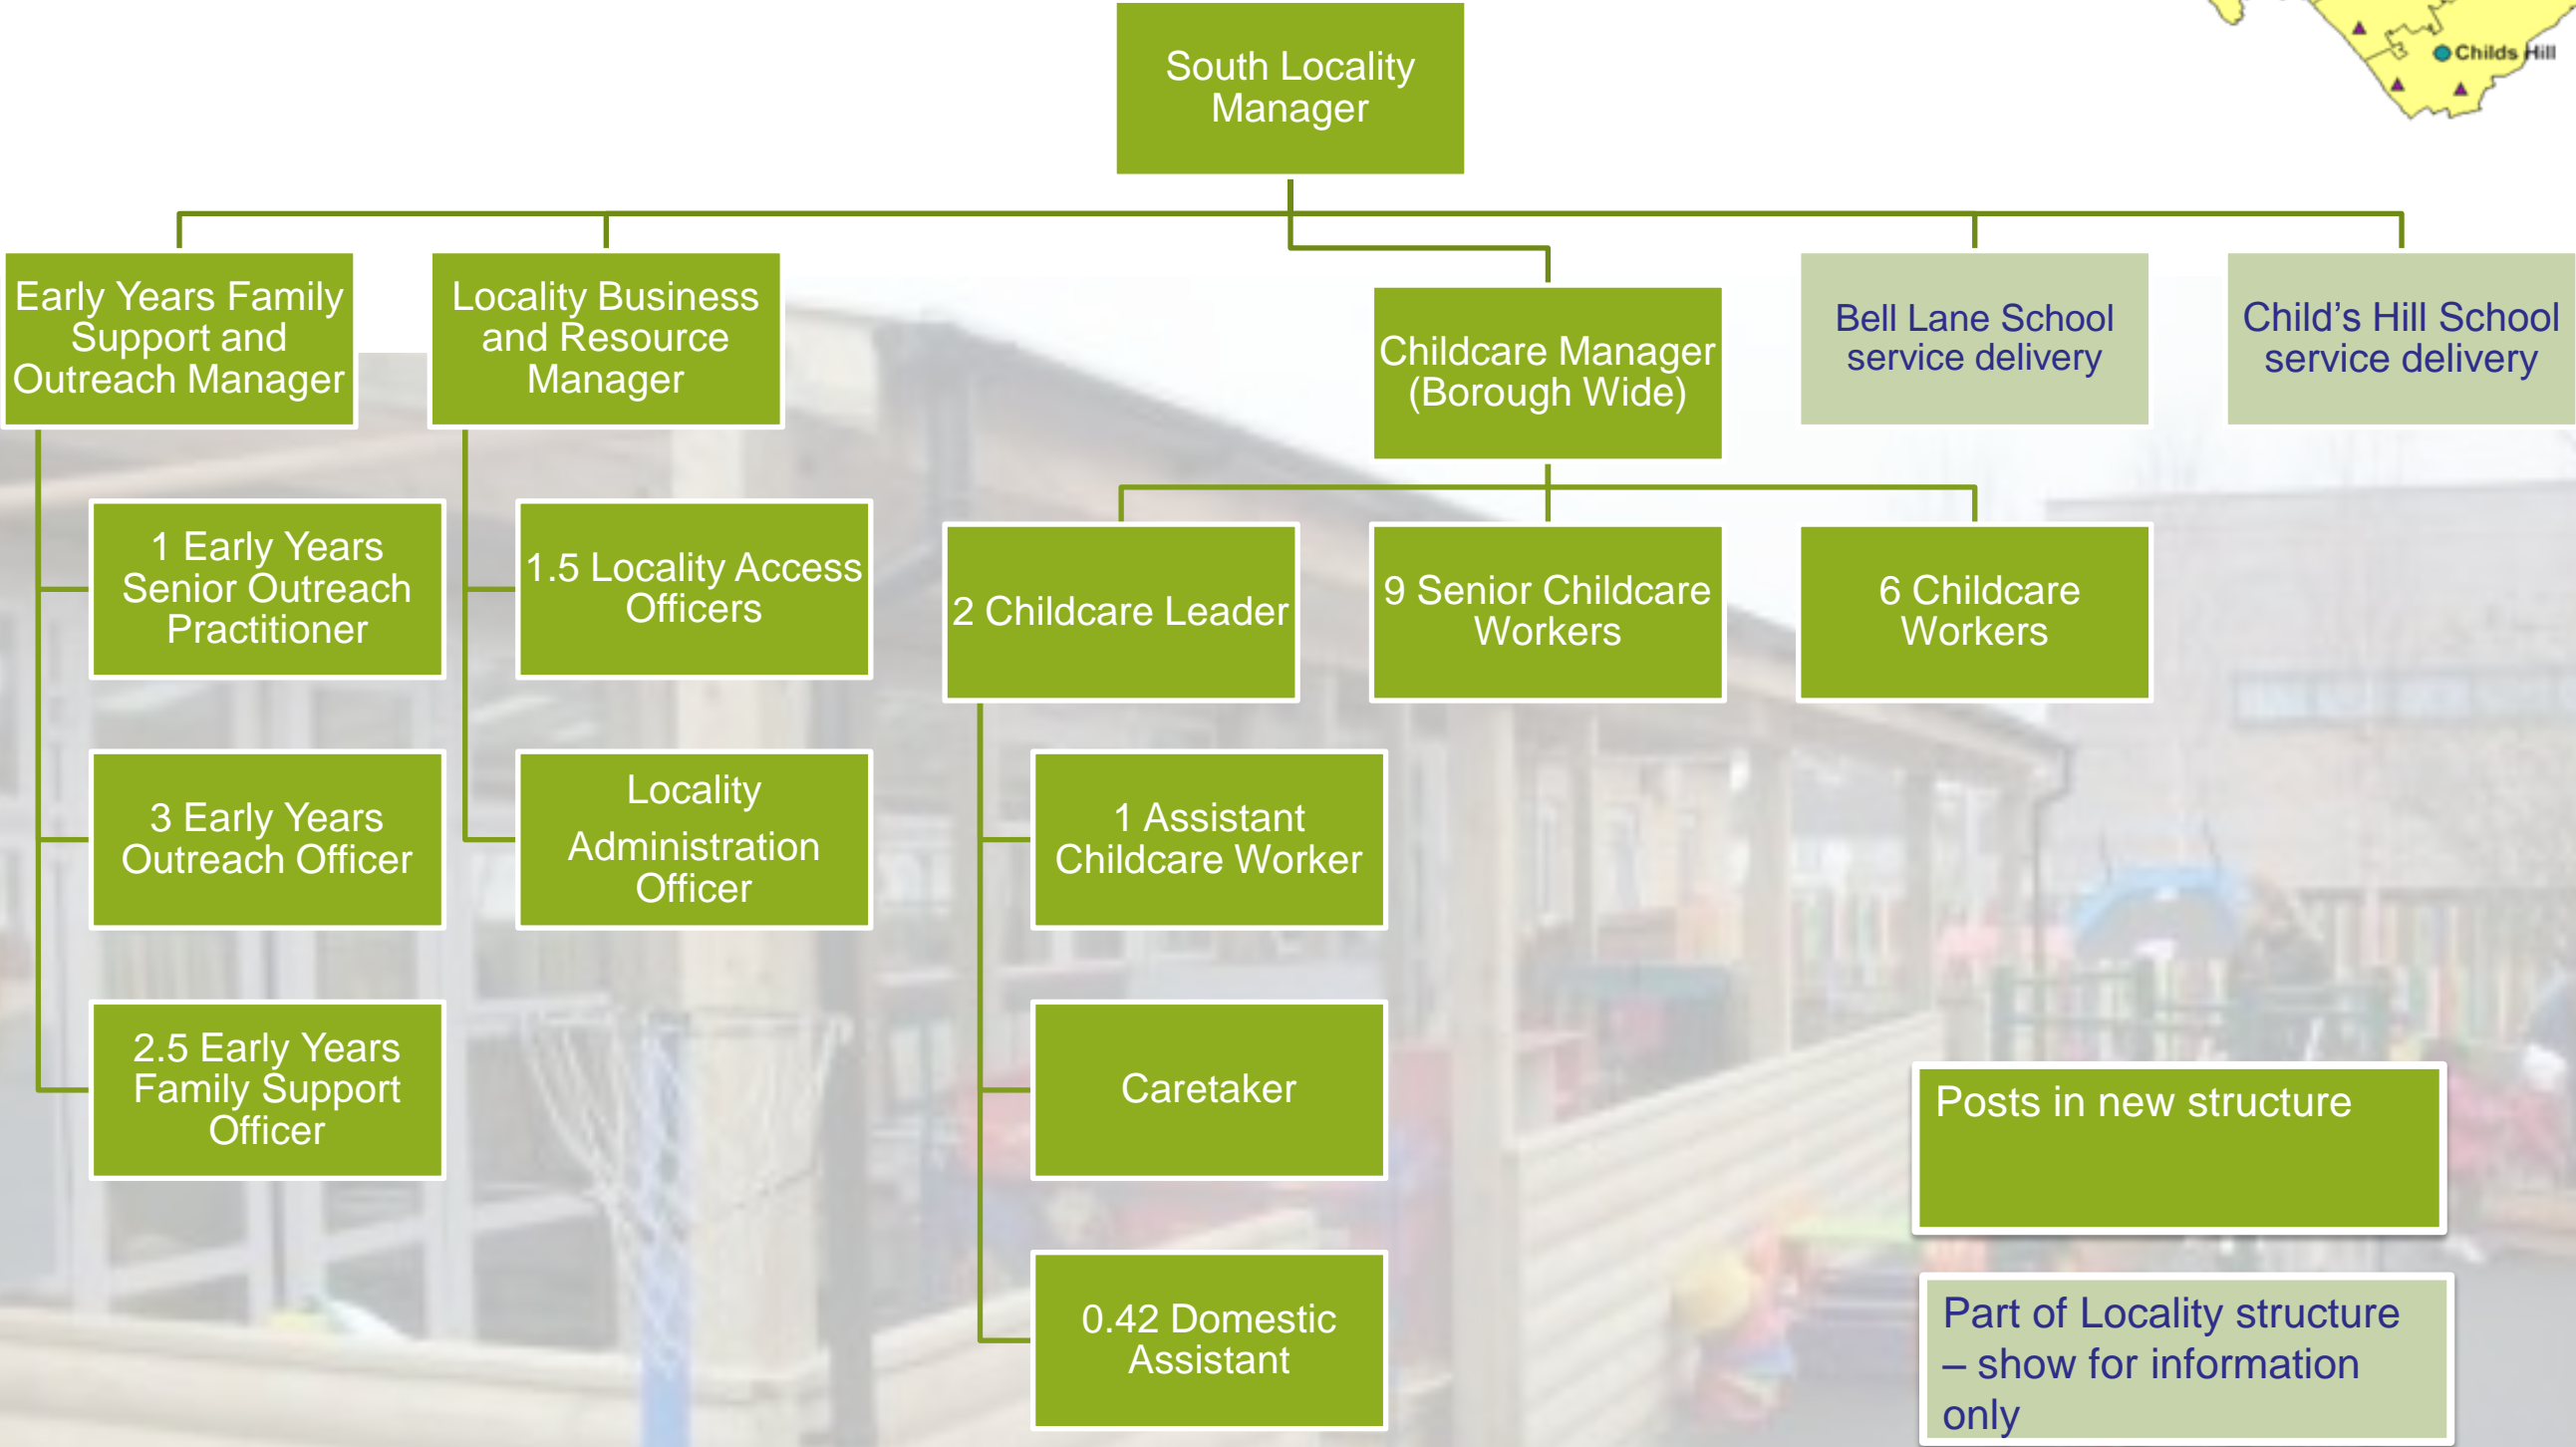

Draft proposed South Locality

Posts in new structure

Part of Locality structure – show for information only