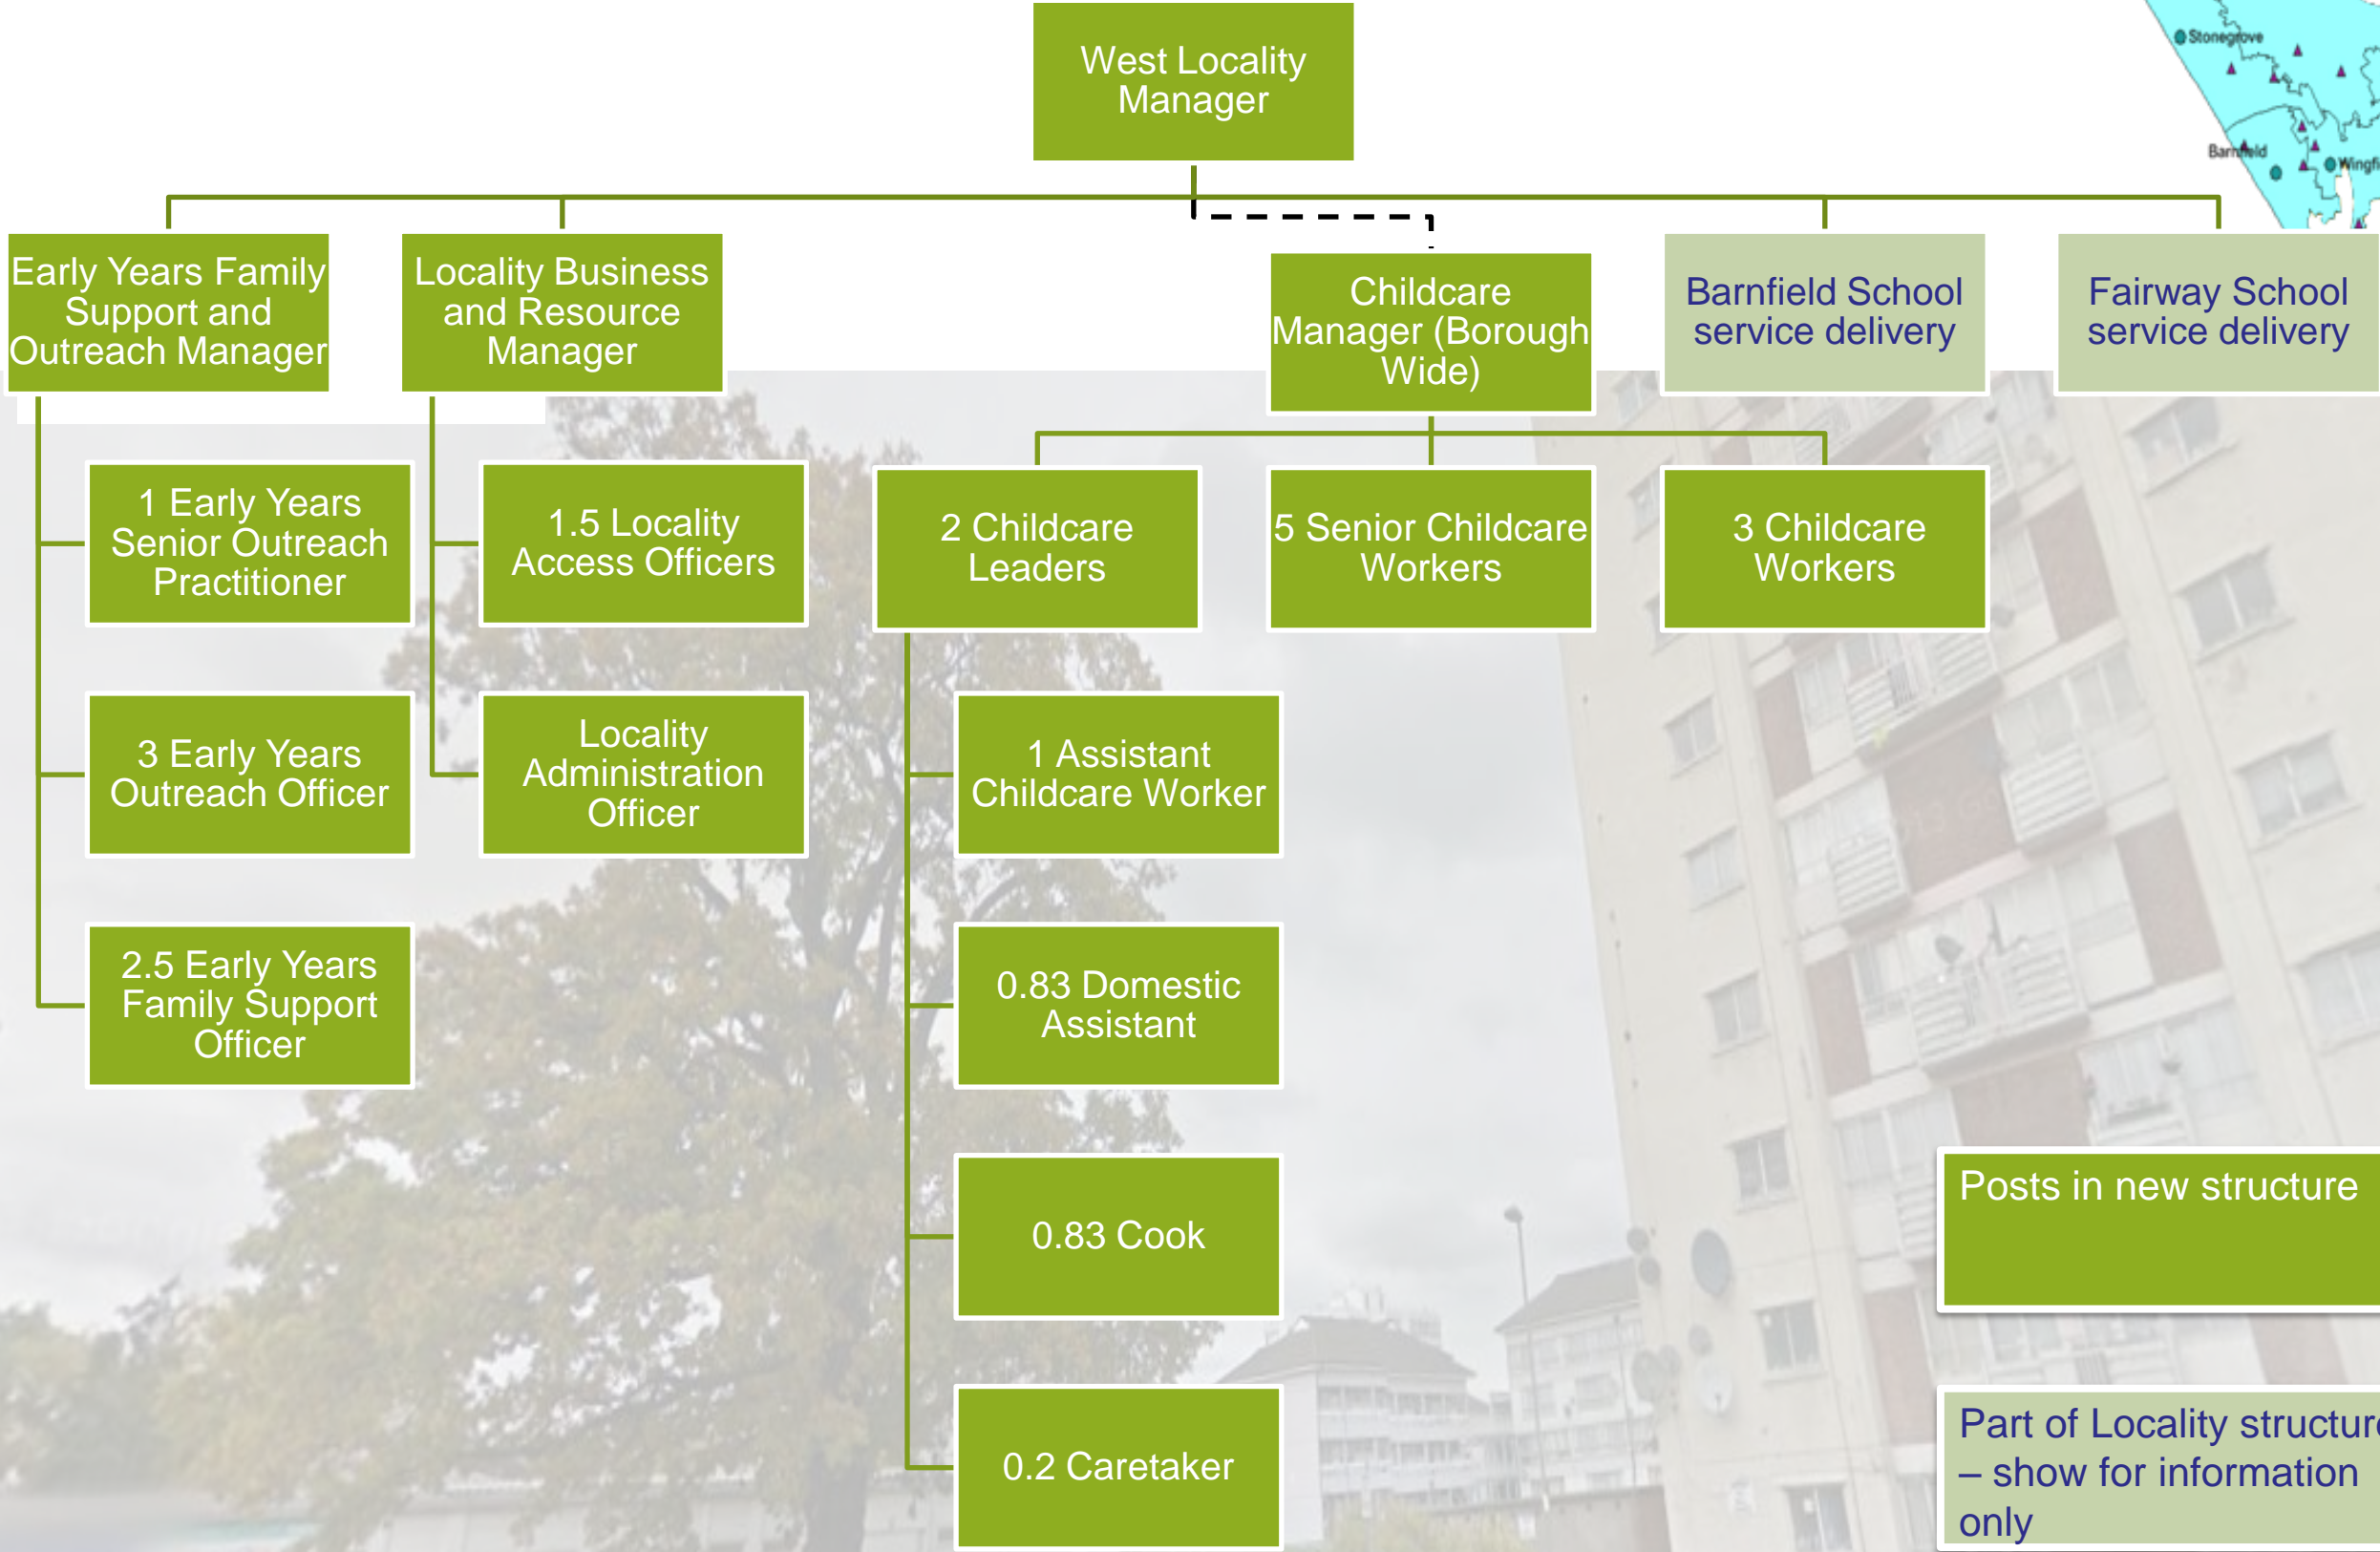

# Draft proposed East / Central Locality structure

East / Central  
Locality Manager

Early Years Family  
Support and  
Outreach Manager

Locality Business  
and Resource  
Manager

Childcare  
Manager (Borough  
Wide)

3 Senior Childcare  
Workers

3 Childcare  
Workers

5 Early Years  
Outreach Officer

Locality  
Administration  
Officer

1 Assistant  
Childcare Worker

3 Early Years  
Family Support  
Officers

0.78 Cook

0.77 Domestic  
Assistant

0.31 Caretaker

New posts

Part of Locality structure  
– show for information  
only

# Draft proposed West Locality structure

Posts in new structure

Part of Locality structure – show for information only