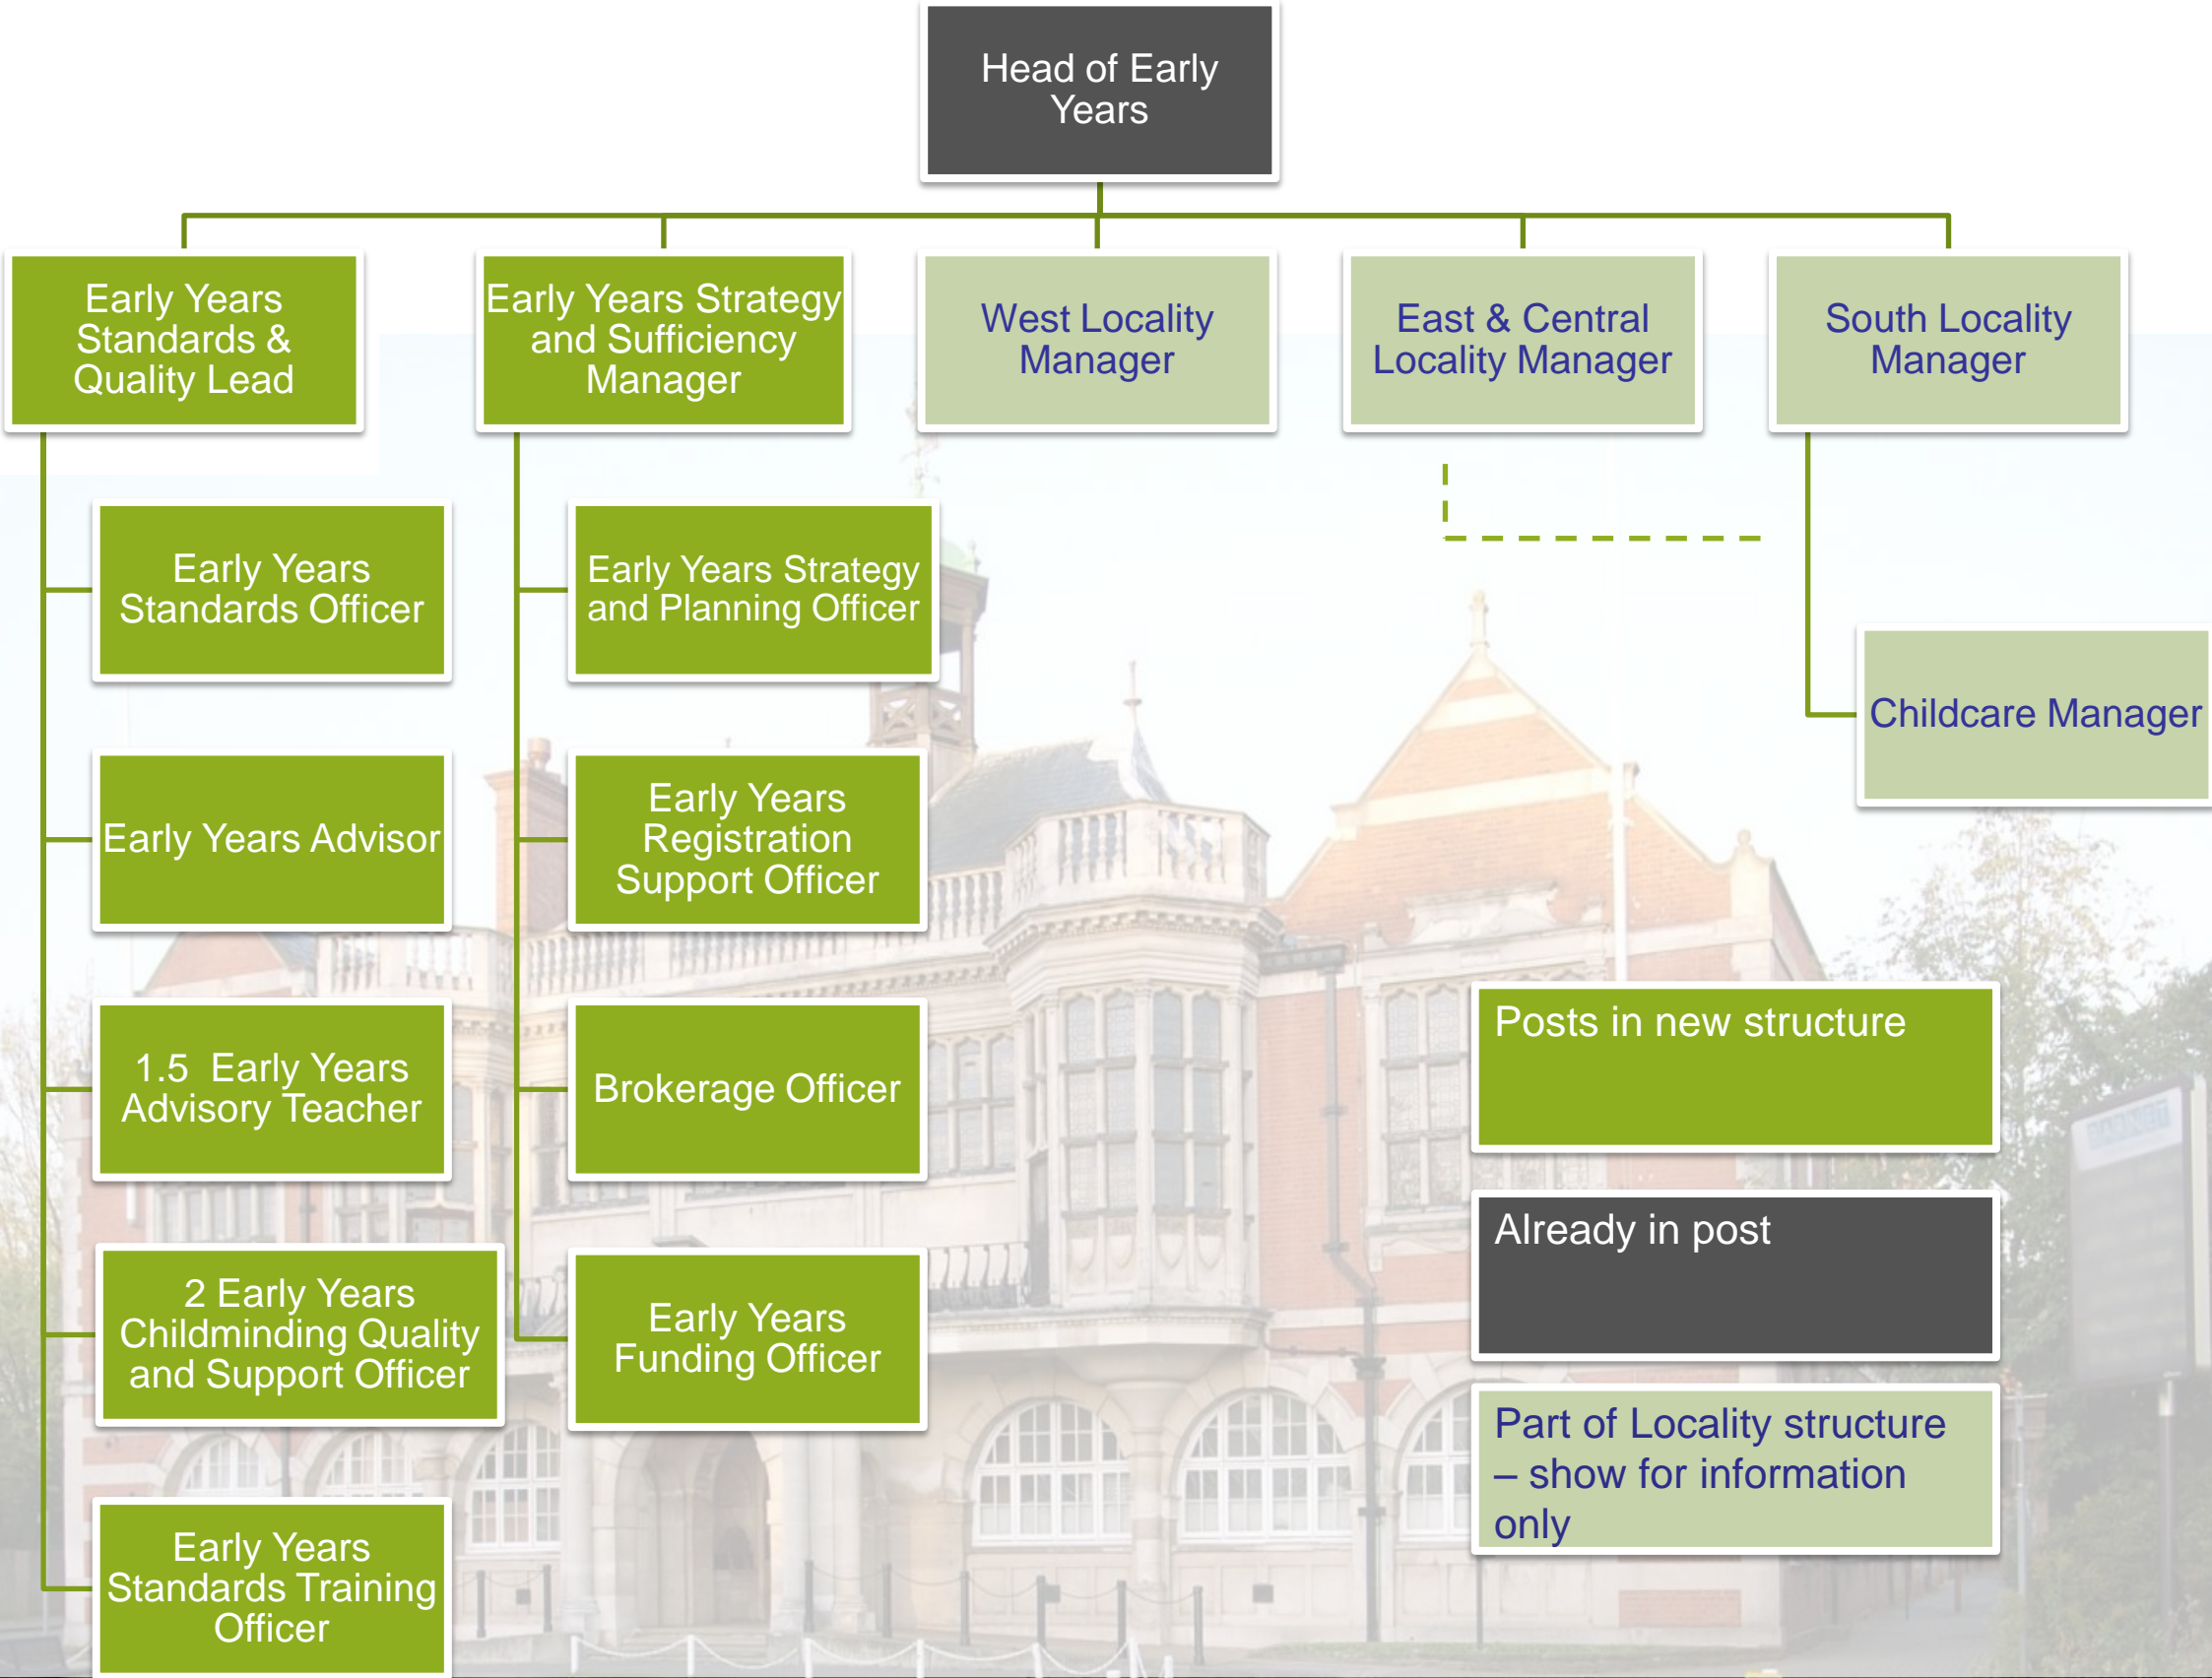

# Draft proposed Central Team structure

# Draft proposed East / Central Locality structure

East / Central  
Locality Manager

Early Years Family  
Support and  
Outreach Manager

Locality Business  
and Resource  
Manager

Childcare  
Manager (Borough  
Wide)

Nursery School  
Federation service  
delivery

Coppets Wood  
School service  
delivery

Underhill School  
service delivery

Early Years Senior  
Outreach  
Practitioner

1.5 Locality  
Access Officers

2 Childcare  
Leaders